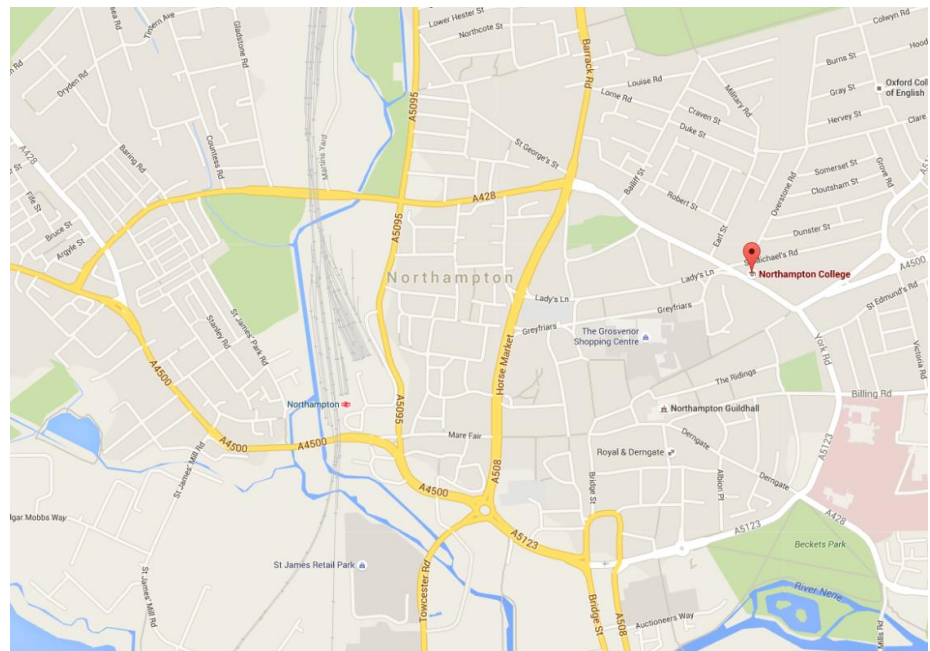

Travelling by car

If you are driving to Lower Mounts, we have limited car parking on site. Student parking is on the lower level after 5pm Monday to Thursday and on Saturdays. The parking is on a first come, first served basis and is not guaranteed. The top level is reserved for staff. There are plenty of other car parks to use in the Town Centre if the lower car park is full. We run a scheme in partnership with the neighbouring NCP car park (St Michael's). For a £5 returnable deposit, we can give you a parking card. Using this card, you'll only pay £1 per day to use the car park. For further details, speak to the Student Services team at Lower Mounts.

By Rail

Northampton Station is the nearest station to Lower Mounts. The station is situated on St. James Road and is approximately 15 minutes' walk to Lower Mounts. Taxis are readily available from the station.

By Bus

Travelling from the East of Northampton into Town Centre, disembark at the top of Abington Street at BBC Radio Northampton. On exiting turn right, walk to the traffic lights and cross over, and then Northampton College is on your right.

Address

Northampton College
Lower Mounts
Northampton
NN1 3DE

Telephone

01604 734620

www.northamptoncollege.ac.uk