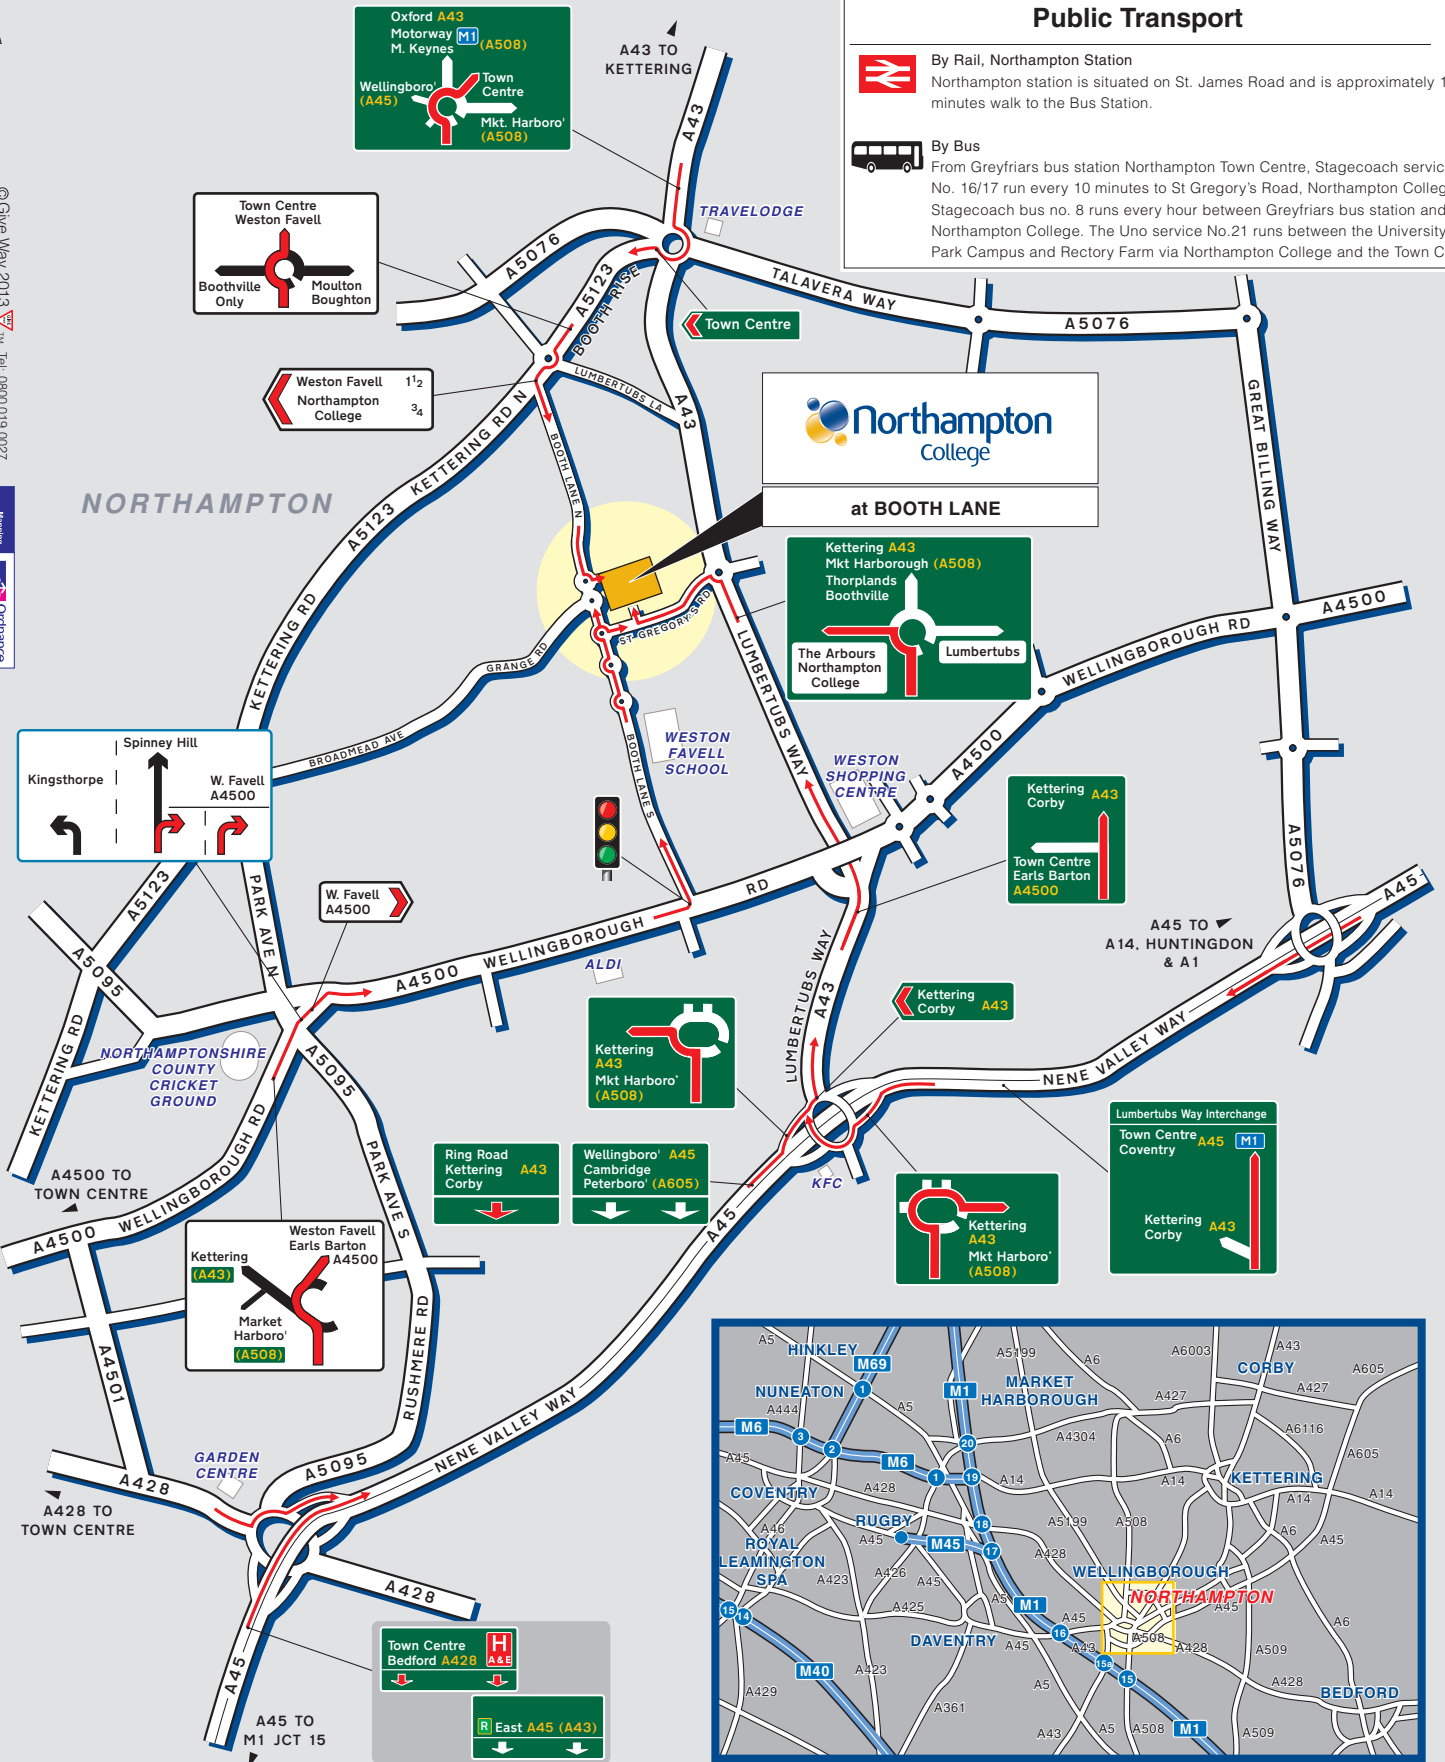

© Give Way 2013
OS data, PU 100040256, Crown © 2013

Public Transport

By Rail, Northampton Station
Northampton station is situated on St. James Road and is approximately 10 minutes walk to the Bus Station.

By Bus
From Greyfriars bus station Northampton Town Centre, Stagecoach services No. 16/17 run every 10 minutes to St Gregory's Road, Northampton College. Stagecoach bus no. 8 runs every hour between Greyfriars bus station and Northampton College. The Uno service No.21 runs between the University's Park Campus and Rectory Farm via Northampton College and the Town Centre.

Northampton College
at BOOTH LANE